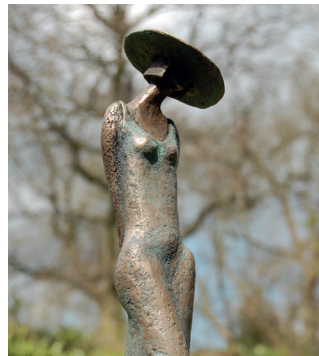

Surrey
Sculpture
Society